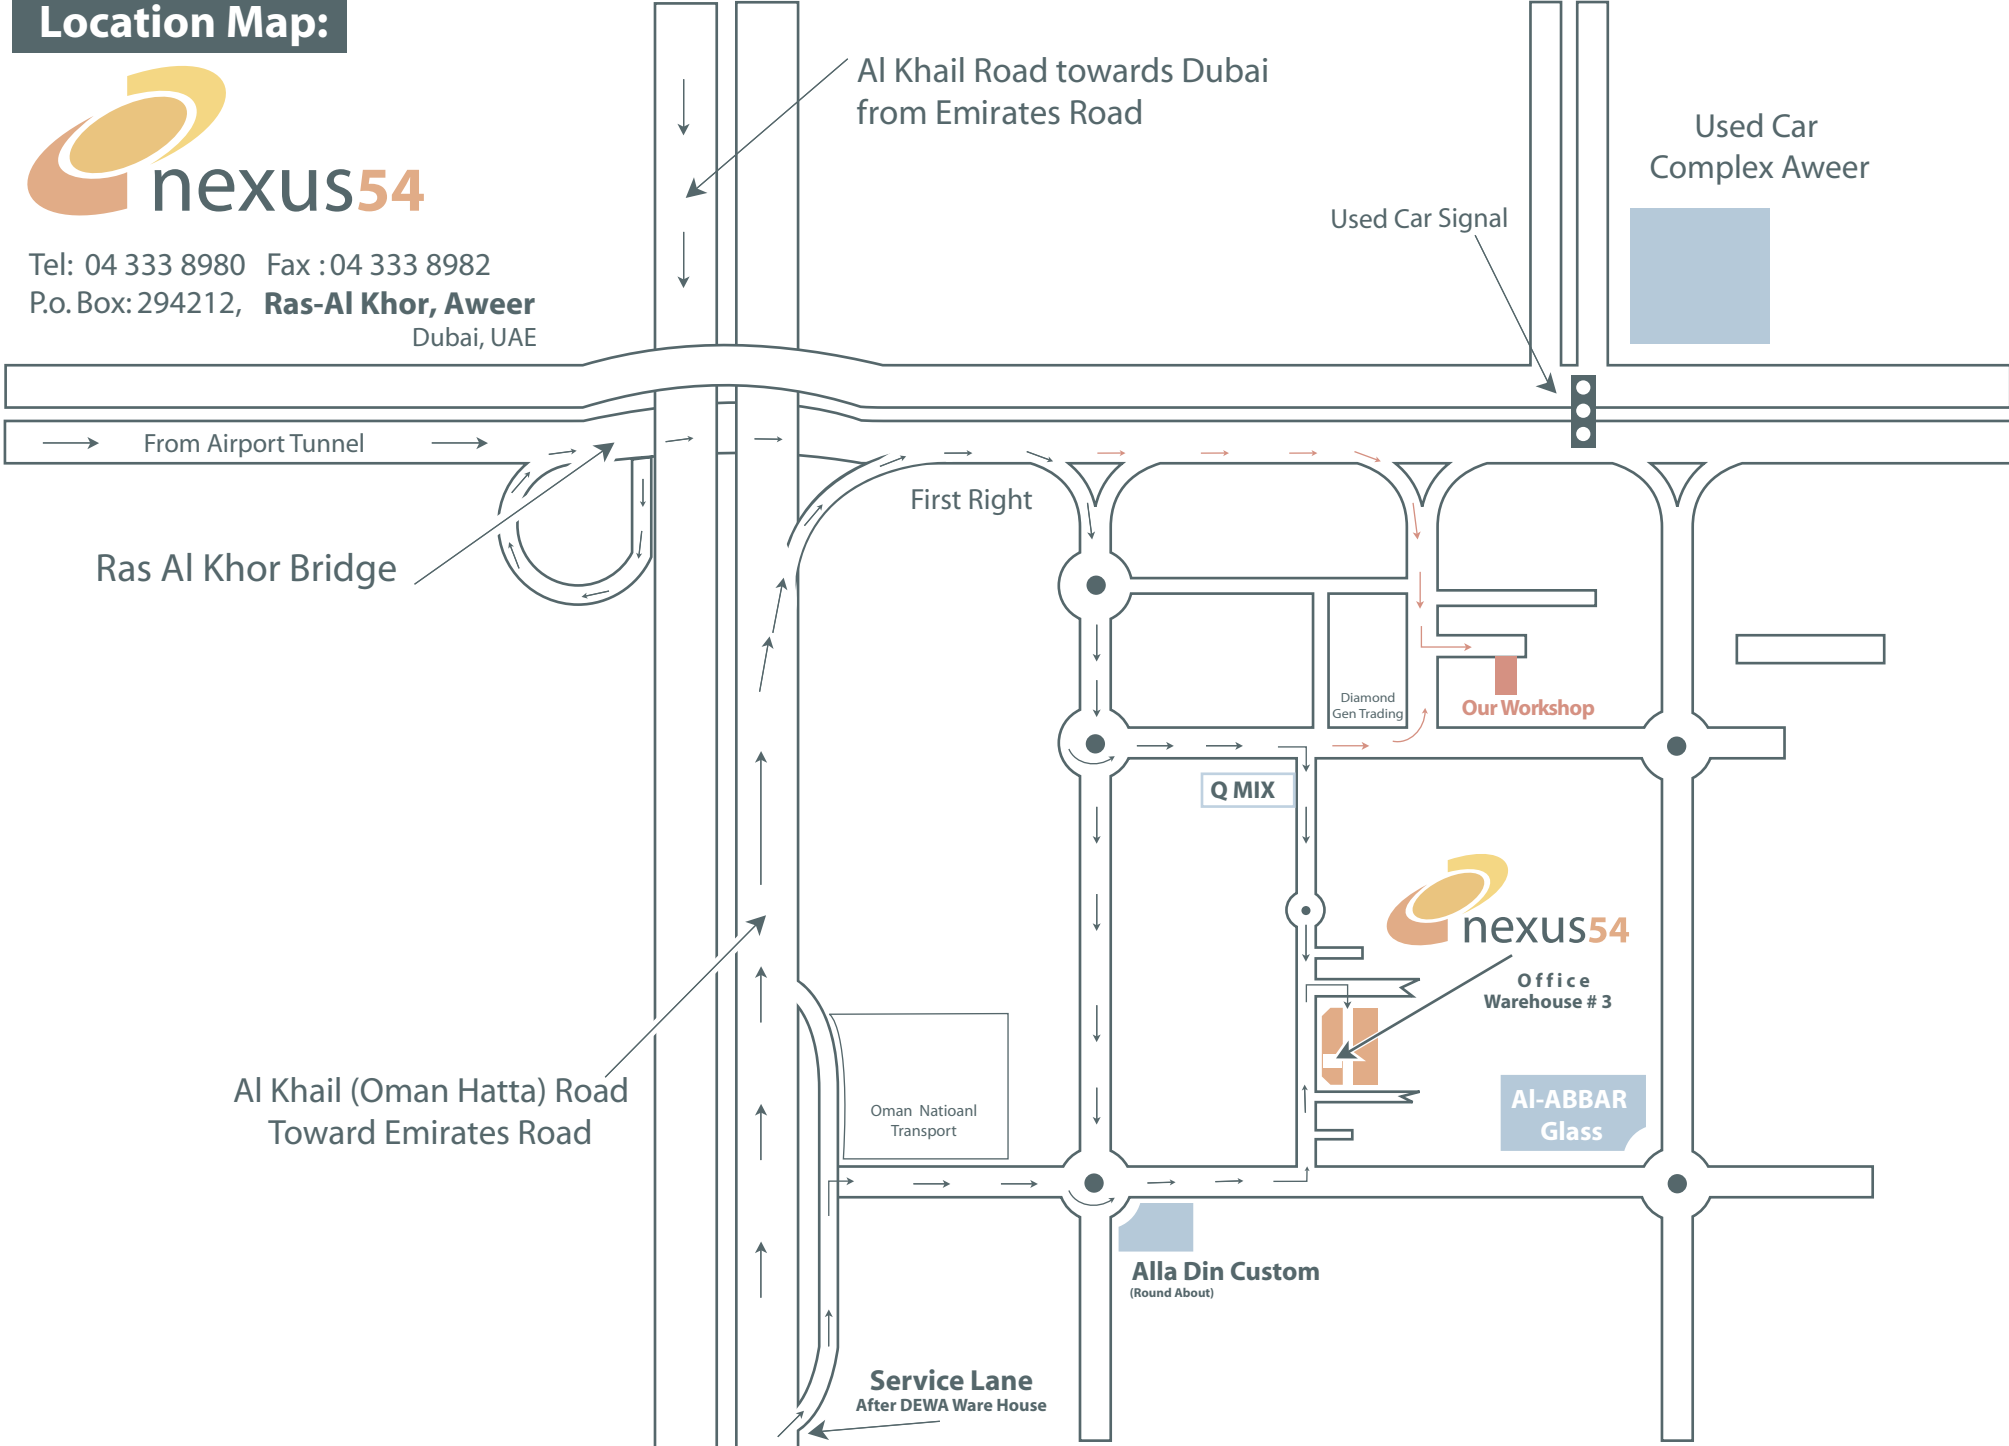

Location Map:

Tel: 04 333 8980 Fax :04 333 8982
P.o. Box: 294212, **Ras-Al Khor, Aweer**
Dubai, UAE

Al Khail Road towards Dubai
from Emirates Road

Used Car
Complex Aweer

Used Car Signal

From Airport Tunnel

Ras Al Khor Bridge

First Right

Diamond
Gen Trading

Our Workshop

Q MIX

Office
Warehouse # 3

AI-ABBAR
Glass

Al Khail (Oman Hatta) Road
Toward Emirates Road

Oman Natioanl
Transport

Alla Din Custom
(Round About)

Service Lane
After DEWA Ware House